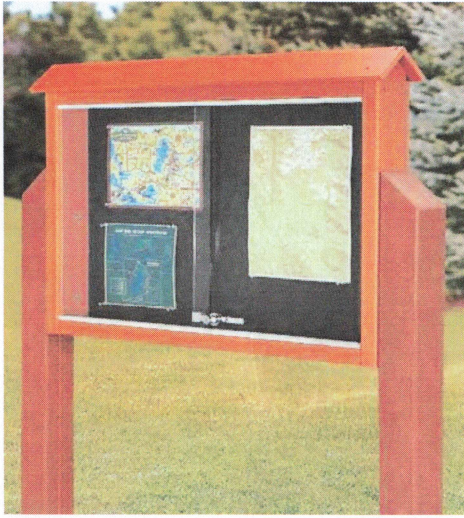

Daniel J. Taylor, President
HGMD Board of Directors

Item	Quantity	cost	extended	comment	Column1
4x4x8	2	15.18	\$30.36	Redwood-Tone Pressure-Treated Timber Internet # 205220205 Model # 194356 Store SKU # 382493	5' above 3' below
1x4x8	3	4.68	\$14.04	Pressure-Treated Redwood-Tone Fascia Board Internet # 204087197 Model # 164283 Store SKU # 384301	35"x23" glueup
2x4x8	2	6.38	\$12.76	Redwood-Tone Contact Pressure-Treated Lumber Internet # 206967725 Model # 253906 Store SKU # 100180220	24"x36" frame
1x4x8	1	4.68	\$4.68	Pressure-Treated Redwood-Tone Fascia Board Internet # 204087197 Model # 164283 Store SKU # 384301	roof
2'x3'x3/16"	1	47.98	\$47.98	24"x36"x3/16" Green Edge Acrylic Sheet Internet #306516862 Model #25529102 Store SKU #1003561375	plastic door
1/16"x30"	1	9.88	\$9.88	1-1/16 in. x 30 in. Bright Nickel Continuous Internet #202034144 Model #15174 Store SKU #241407	piano hinge
Magnets	1	7.88	\$7.88	0.47 in. Neodymium Rare-Earth Magnet Discs Internet #202526367 Model #07046HD Store SKU #632137	hold door closed
24"x26"	2	13.88	\$27.76	Quartet Cork Bulletin Board, 24" x 36" walmart - Black Frame (23006WM)	double cork
tax		6.50%	\$10.10		
Total			\$165.44		